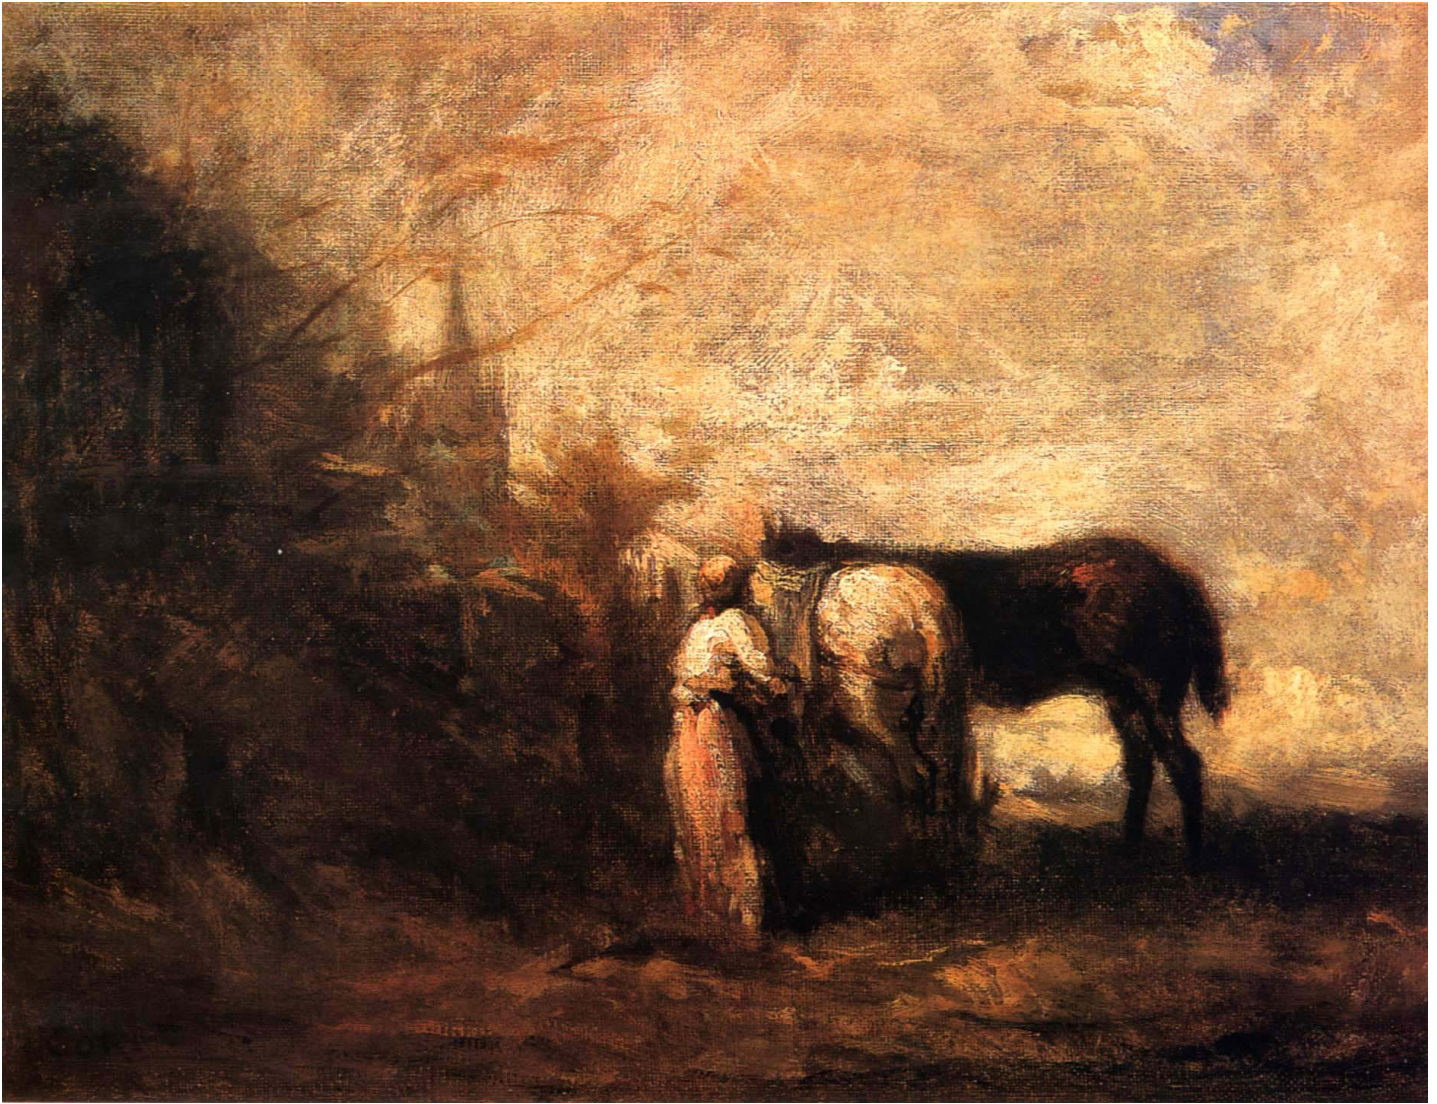

My Test Gallery My Test Gallery

Jean Baptiste Camille Corot, Les Chevaux de Wouvermans, 1872-74

Oil on canvas, 10 1/4 x 13 3/8 in. (26 x 34 cm)

COR-004-PA

Appraisal Value: \$0.00

User2: \$0.00

User3: \$0.00